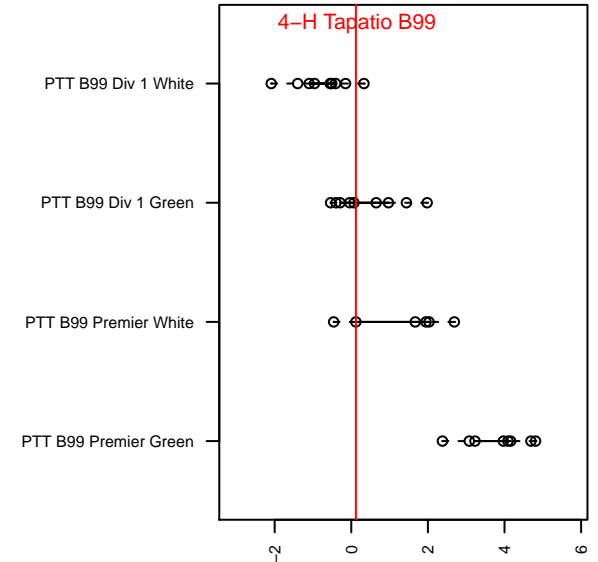

# 4-H Tapatio B99

, OR  
 B99 total strength=1262  
 attack=8.23 defense=2.98  
 fall league = PTT B99 Premier White

alt names used:  
 4H Tapatio  
 4-H Tapatio B99  
 4-H Tapatio  
 4-H - Tapatio  
 4-H Tapatio

Venues played:  
 2015 Capital Cup BU16  
 2015 Beaverton Cup BU16 Gold  
 2015 Mt Hood Challenge U16  
 2015 PTT B99 Premier White  
 2015 OYS Presidents Cup B99

**4-H Tapatio B99**  
 Dots are actual minus expected GF (blue circles) and GA (red triangles).  
 Blue line is smoothed change in attack strength. Red is smoothed change in defense strength.

**attack and defense variance (black dot)  
relative to other teams  
and top 10 in region**

**attack and defense rating  
relative to others at age  
and all opponents in last 13 months**

**Performance relative to 13 month average**